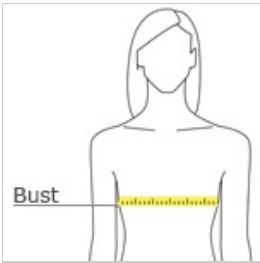

- 3.8-ounce, 100% polyester interlock with PosiCharge technology
- Gently contoured silhouette
- Self-fabric v-neck
- Removable tag for comfort and relabeling

Given the extreme heat required for sublimation, please consult with your decorator. It is highly recommended to sample test product by color before production.

CARE INSTRUCTIONS

Machine wash cold with like colors. Do not bleach. Do not use fabric softener. Tumble dry low. Remove promptly. Cool iron if needed. Do not dry clean.

front

back

HOW TO MEASURE

BUST
With arms down at sides, measure around the upper body, under arms and around the fullest part of the bust.

SIZE CHART

	XS	S	M	L	XL	XXL	3XL	4XL
Size	2	4/6	8/10	12/14	16/18	20/22	24/26	28/30
Bust	32-34	35-36	37-38	39-41	42-44	45-47	48-51	52-55

COLOR INFORMATION

Black PMS NTR BLACK	Lime Shock PMS 375 C	Silver PMS 422 C	True Navy PMS 276 C	True Red PMS 200 C	True Royal PMS 7686 C	White PMS WHITE