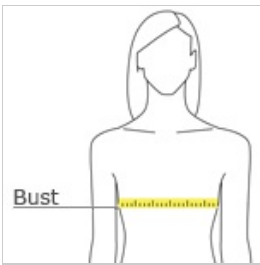

Sport-Tek® Ladies PosiCharge® Competitor™ Racerback Tank. LST356

A layerable, moisture-wicking must-have with PosiCharge technology to lock in color-all at a great value.

- 3.8-ounce, 100% polyester interlock with PosiCharge technology
- Removable tag for comfort and relabeling
- Self-fabric binding at neck and armholes

front

back

HOW TO MEASURE

BUST

Measure under the arm and around the fullest part of the bust with arms down, keeping tape horizontal.

SIZE CHART

	XS	S	M	L	XL	XXL	3XL	4XL
Size	2	4/6	8/10	12/14	16/18	20/22	24/26	28/30
Bust	32-34	35-36	37-38	39-41	42-44	45-47	48-51	52-55